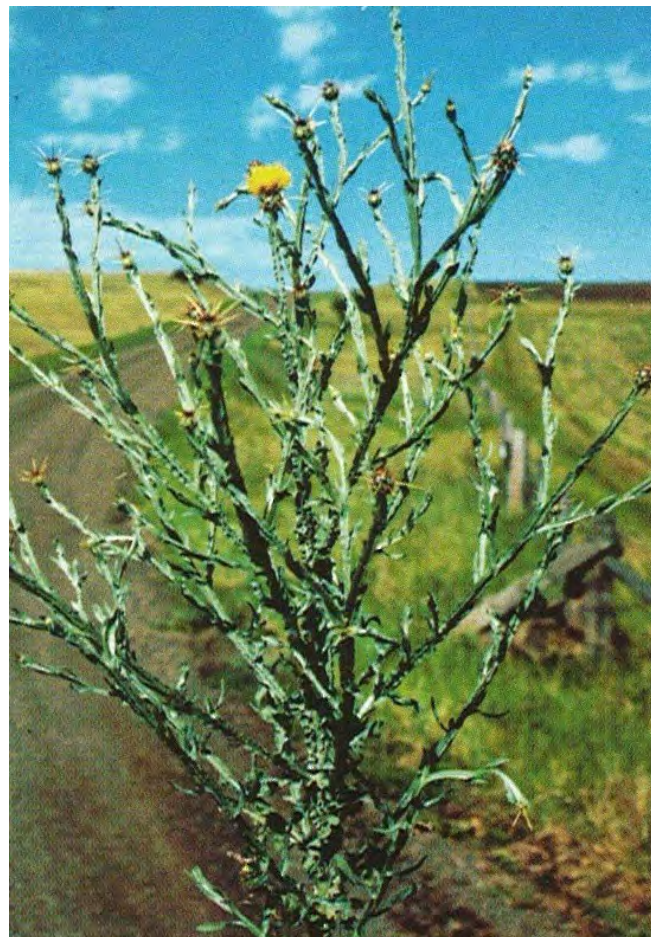

Starthistle, Yellow  
*Centaurea solstitialis*  
Asteraceae (Sunflower Family)

Category:

Prohibited Noxious

- **Life cycle:** Annual.
- **Root:** Taproot.
- **Leaves:** Rosette leaves are deeply lobed with pointed tip. Stem leaves are vertical, flat extensions along the stem and covered with cottony hairs.
- **Stems:** Up to 1.5m tall, rigid.
- **Flower:** One yellow flower head per branch. Sharp, straw-colored spines up to 5mm long radiate from the bracts. Meter seed dispersal, a cottony tuft remains on stem.
- **Seed/Fruit:** Light to dark-coloured with or without bristles.
- **Toxic:** Horses.
- **Control:** long term, hand pick, chemical before seed set.