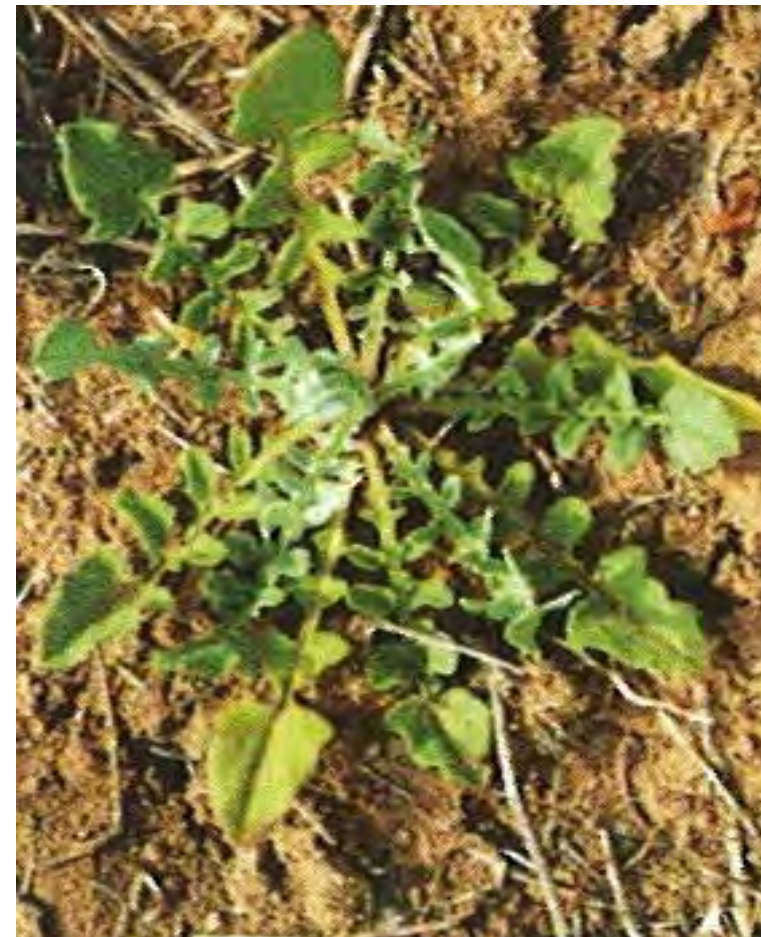

Starthistle, Yellow  
*Centaurea solstitialis*  
Asteraceae (Sunflower Family)

Category:

Prohibited Noxious

- **Life cycle:** Annual.
- **Root:** Taproot.
- **Leaves:** Rosette leaves are deeply lobed with pointed tip. Stem leaves are vertical, flat extensions along the stem and covered with cottony hairs.
- **Stems:** Up to 1.5m tall, rigid.
- **Flower:** One yellow flower head per branch. Sharp, straw-colored spines up to 5mm long radiate from the bracts. Meter seed dispersal, a cottony tuft remains on stem.
- **Seed/Fruit:** Light to dark-coloured with or without bristles.
- **Toxic:** Horses.
- **Control:** long term, hand pick, chemical before seed set.