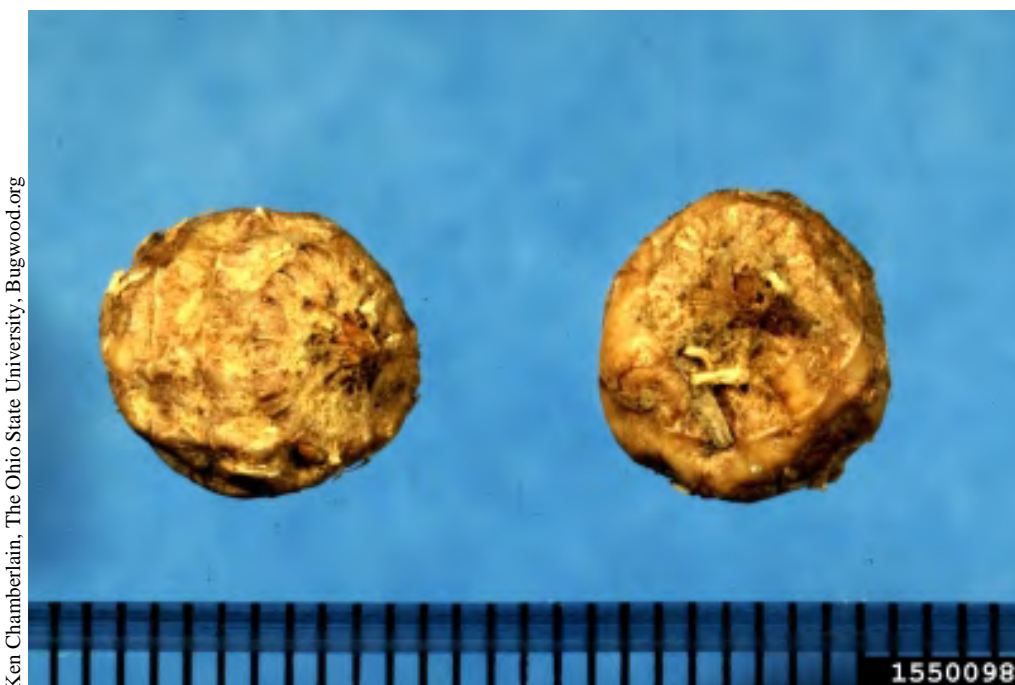

Nutsedge, Yellow
Cyperus esculentus
Cyperaceae (Sedge Family)

Category:

Prohibited Noxious

John Cardina, The Ohio State University, Bugwood.org

Steve Dewey, Utah State University, Bugwood.org

Ken Chamberlain, The Ohio State University, Bugwood.org

Ken Chamberlain, The Ohio State University, Bugwood.org

- **Information:** Native to North America, not hardy in cold climates.
- **Life Cycle:** Perennial.
- **Root:** Creeping, fibrous roots, reproductive tubers.
- **Leaves:** Alternate, grass-like, waxy.
- **Stems:** Triangular stem (3 sided).
- **Flower:** Umbrella shaped cluster, male and female flowers.
- **Seed/Fruits:** Many new plants arise from underground roots, viable seed 50%.
- **Toxicity:**
- **Control:** Do not cultivate.