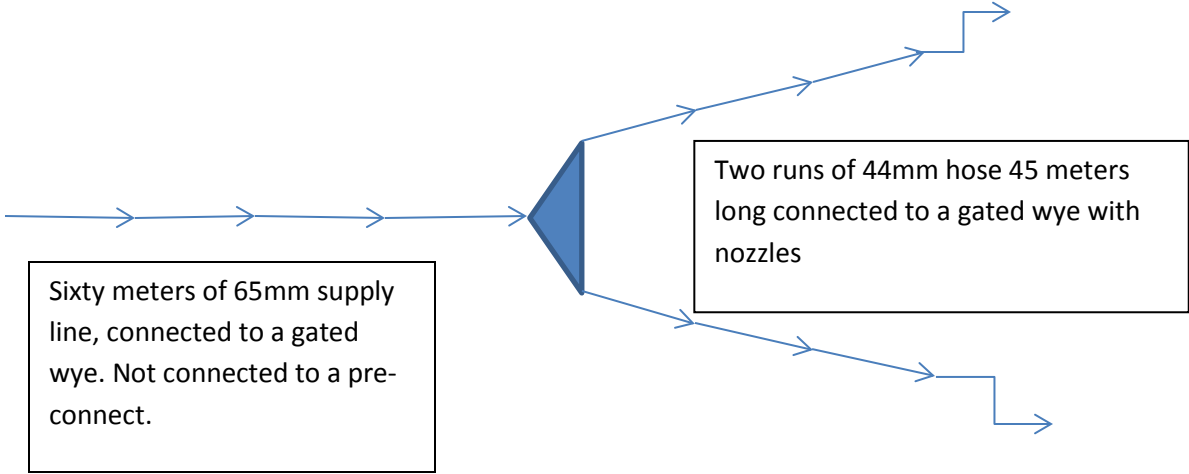

ATTACHMENT 1

A tray containing Sixty meters of 65mm hose, not pre-connected

A tray containing Two runs -45 meters each- of 44mm hose connected to a gated wye.

Sixty meters of 65mm supply line, connected to a gated wye. Not connected to a pre-connect.

Two runs of 44mm hose 45 meters long connected to a gated wye with nozzles