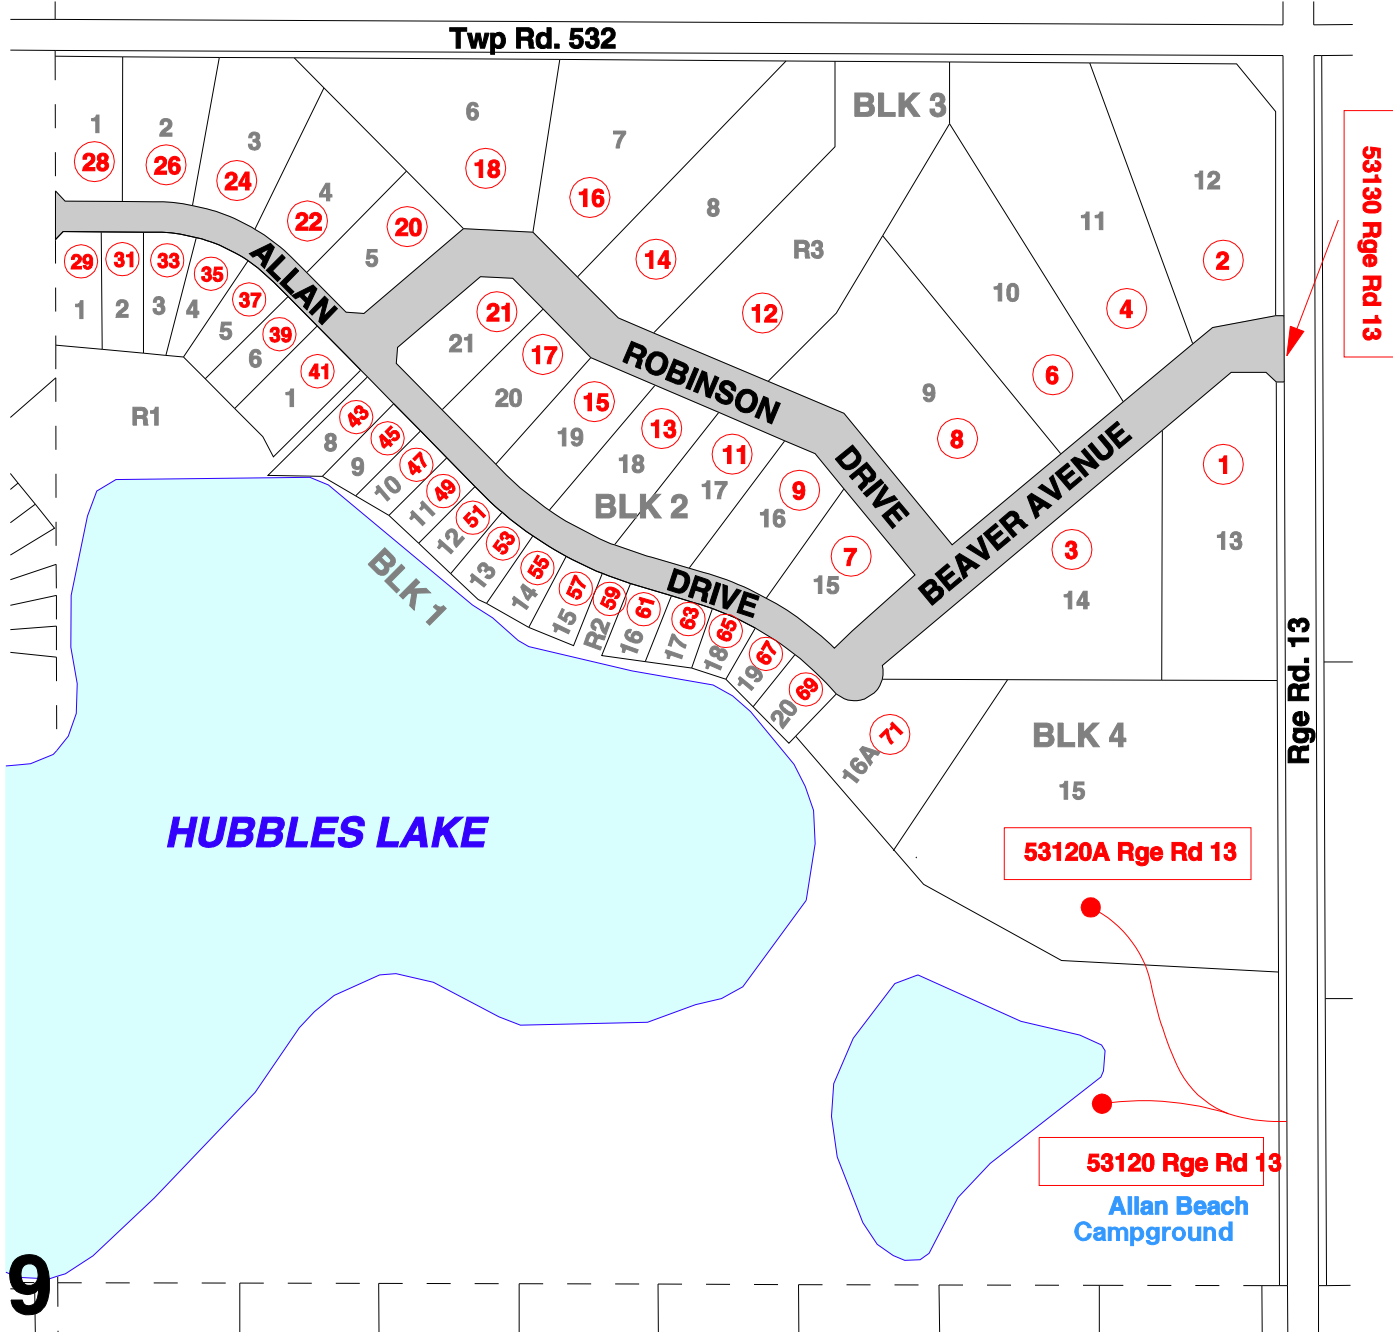

# CLEARWATER ESTATES

53130 Rge Rd 13

9

53-1-W5M