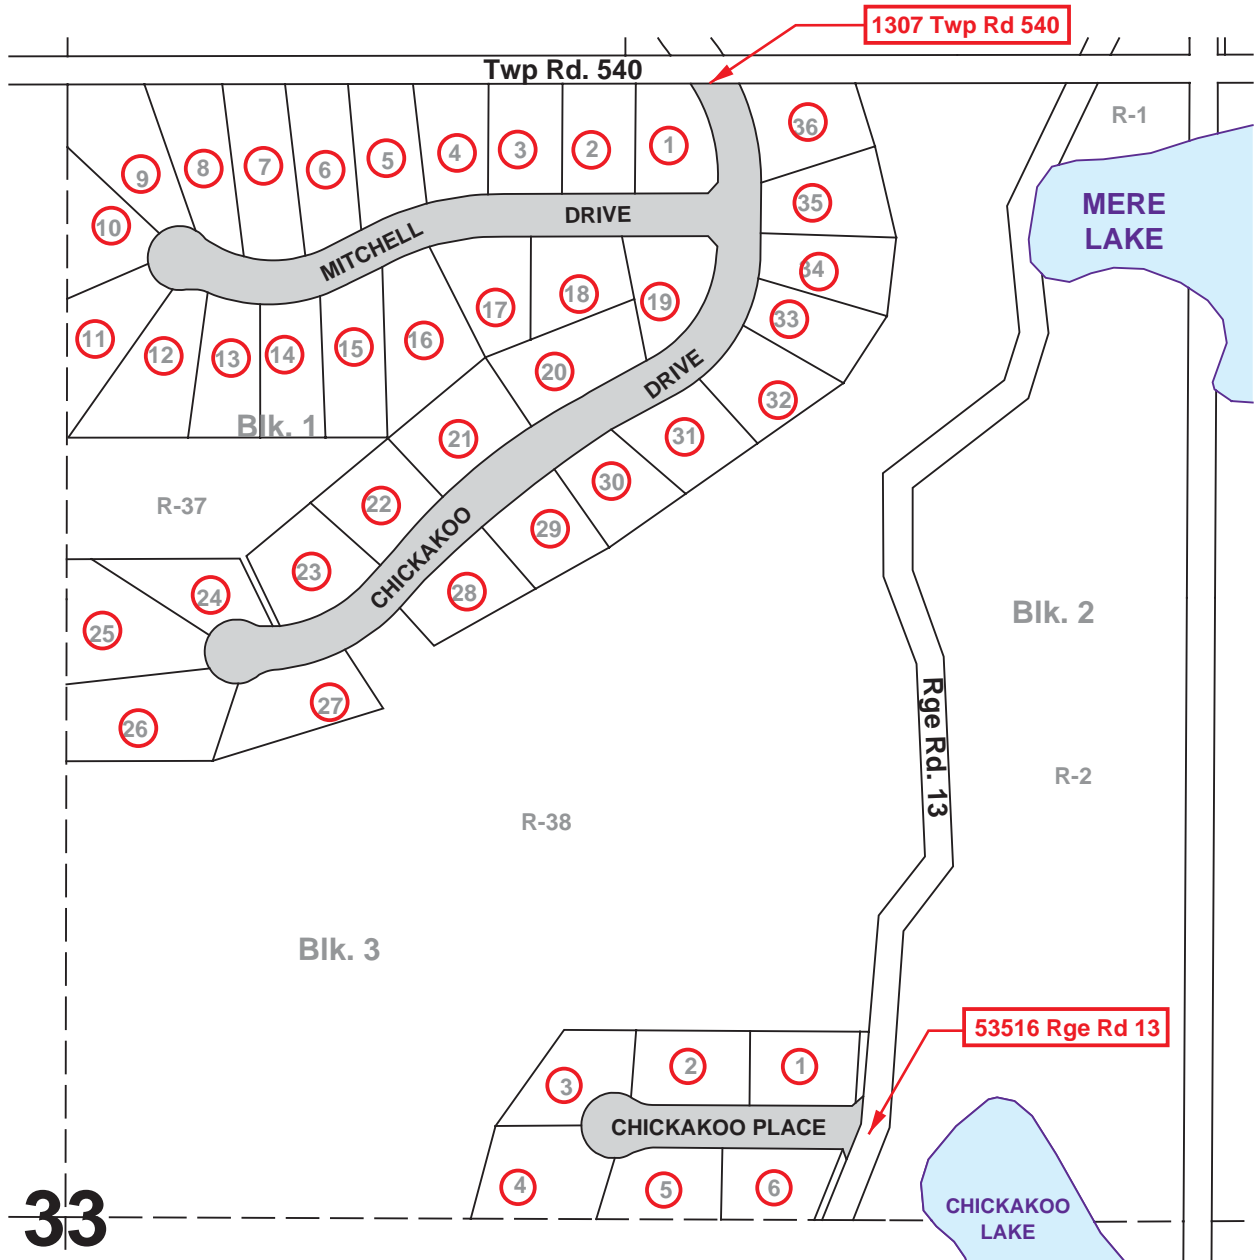

CHICKAKOO ESTATES

53516 Rge Rd 13

1307 Twp Rd 540

33
53-1-W5M