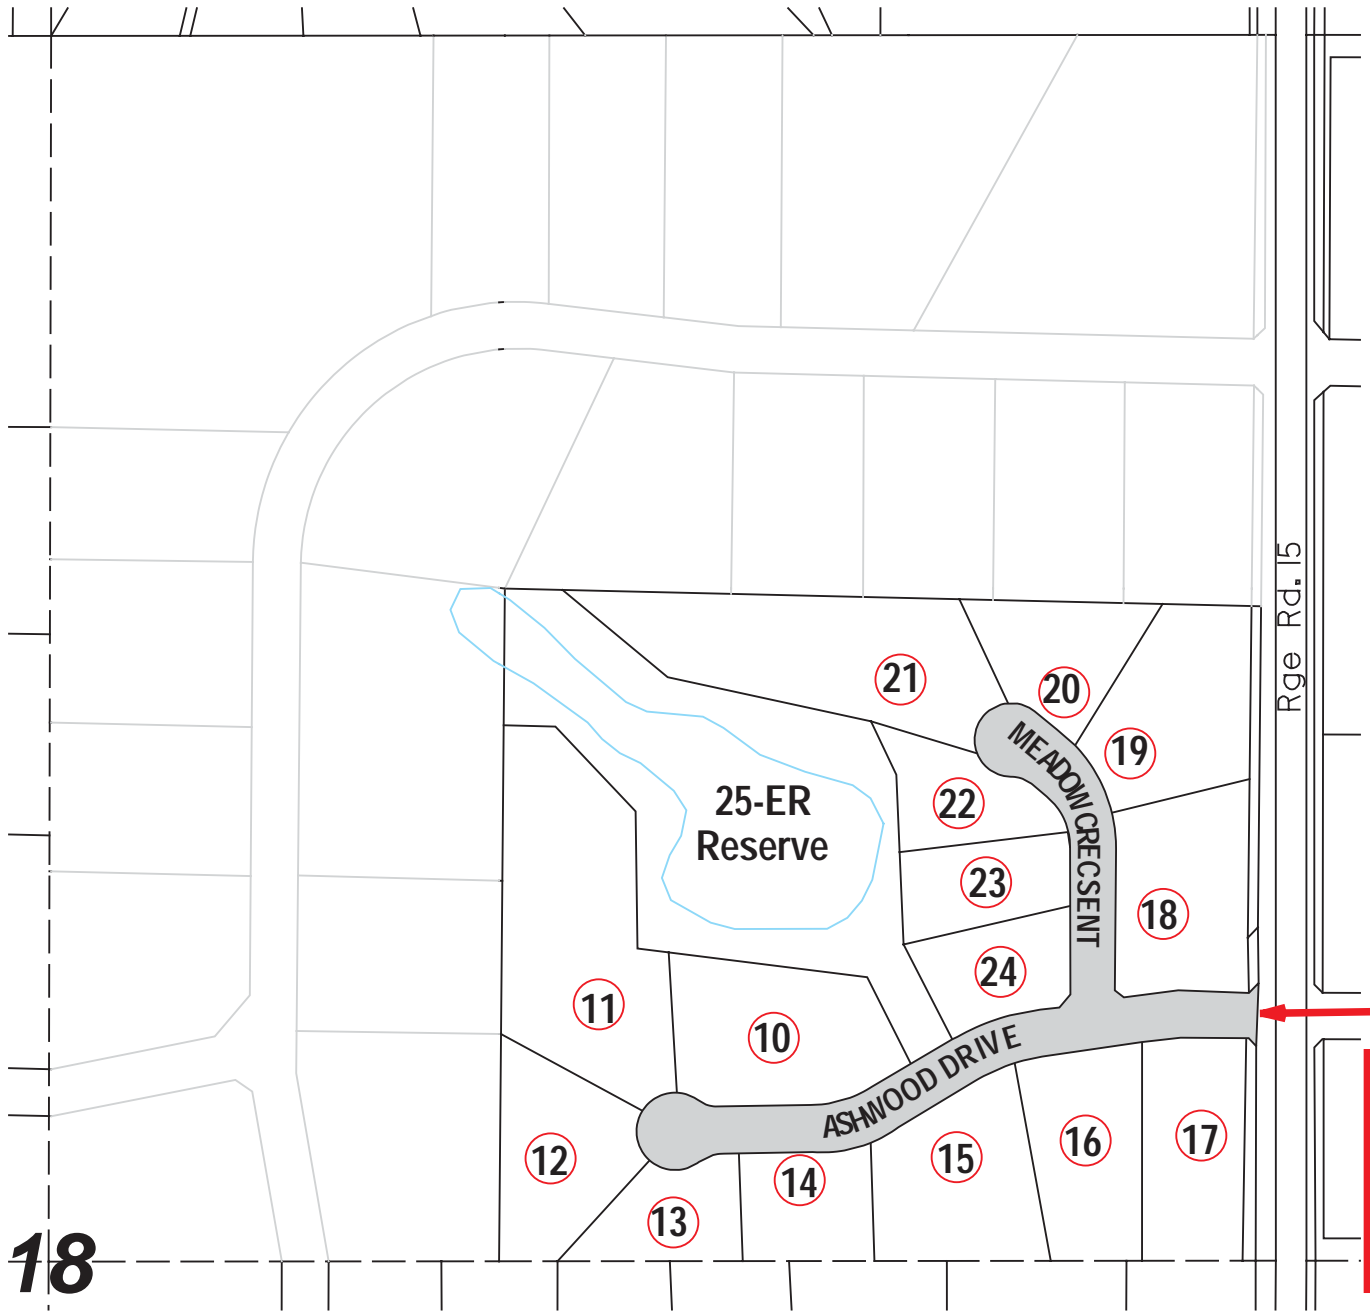

ASHWOOD MEADOWS

53220 RGE RD 15

18

53-1-W5M

LEGAL LOT NUMBER AND MUNICIPAL ARE THE SAME

53220 RGE RD 15