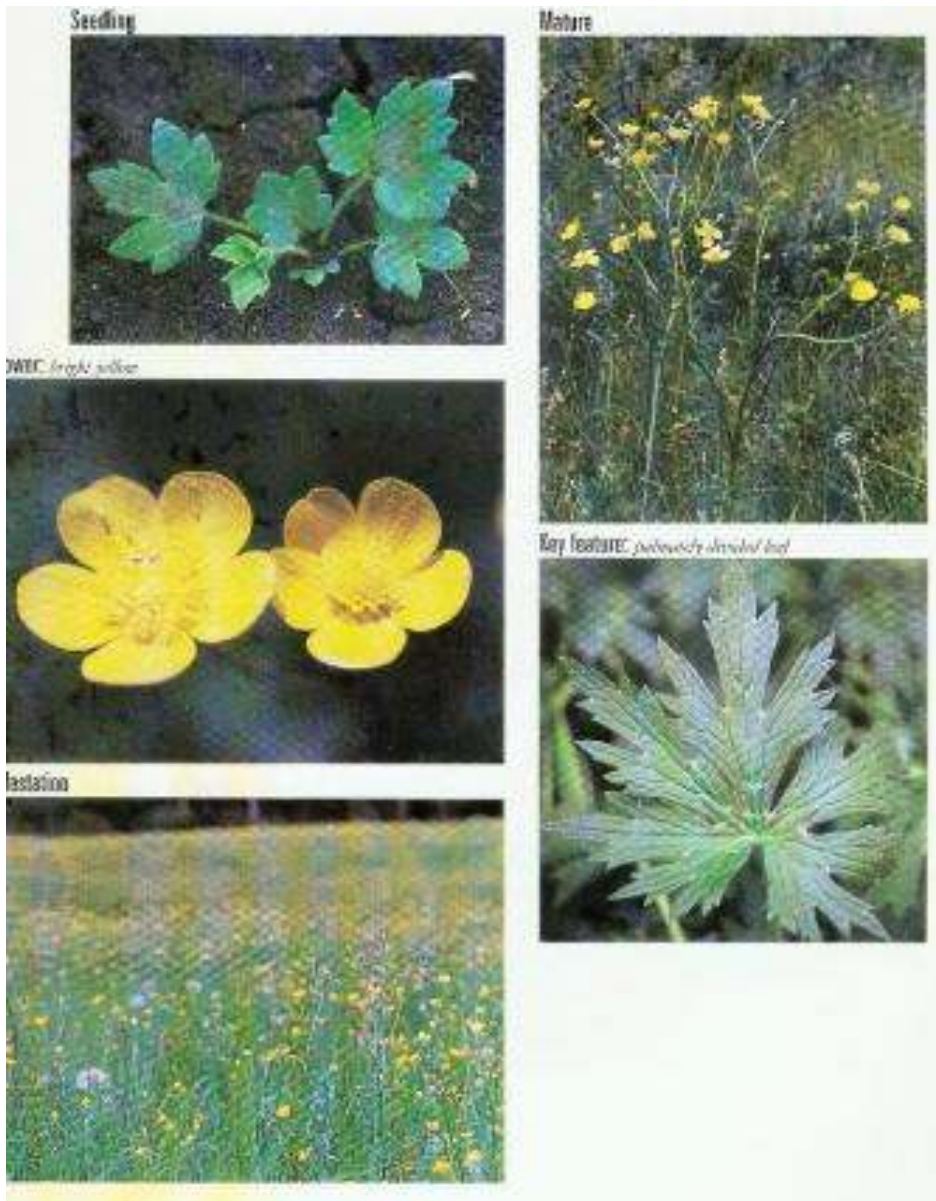

TALL BUTTERCUP

Long, erect, hairy stems, hairy, palmately-divided leaves; bright yellow flowers on long stalks.

For more information please contact Agricultural Services at (780) 968-8467

Sources: Weed Identification in Alberta and Weeds of the Prairies.