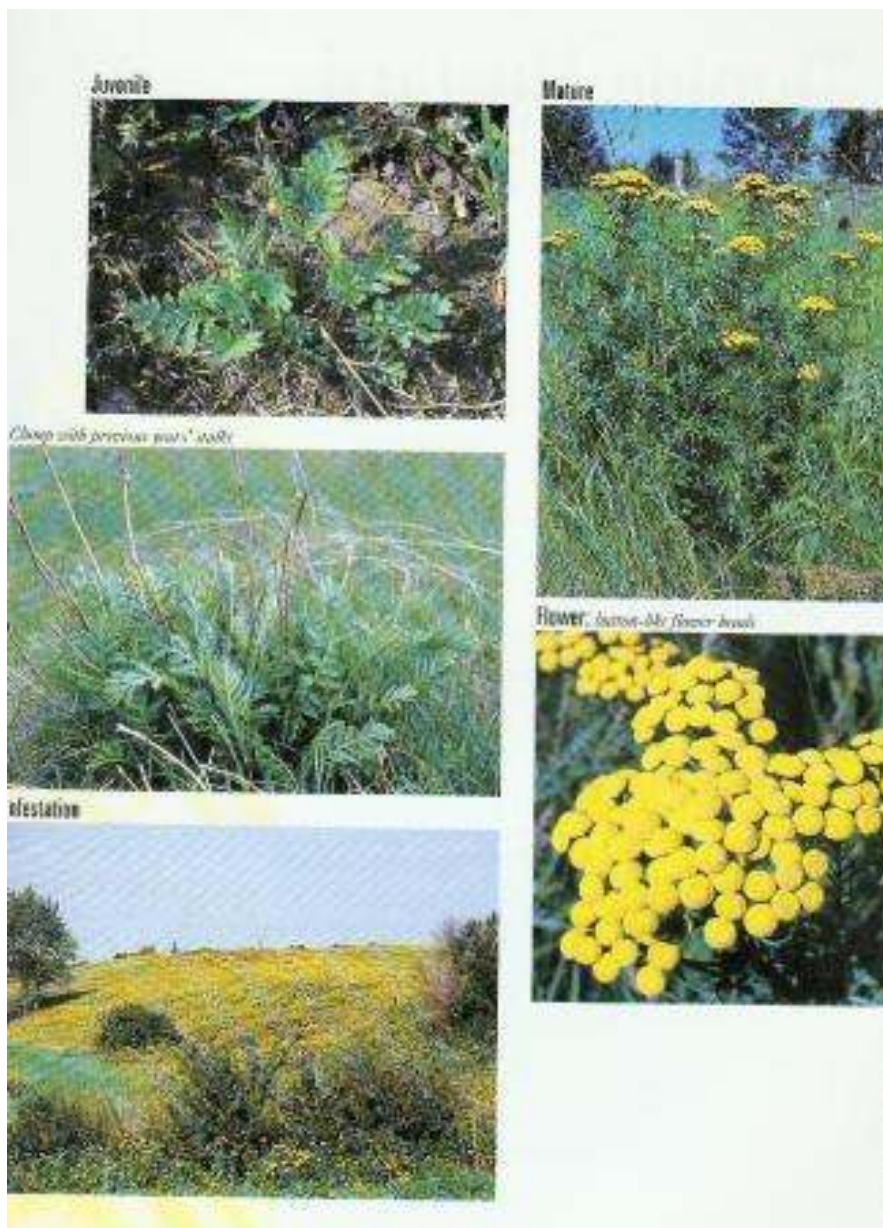

## COMMON TANSY

Short rhizomes; fern-like, aromatic leaves; yellow, button-like heads in clusters.

For more information please contact Agricultural Services at (780) 968-8467

Sources: Weed Identification in Alberta and Weeds of the Prairies.